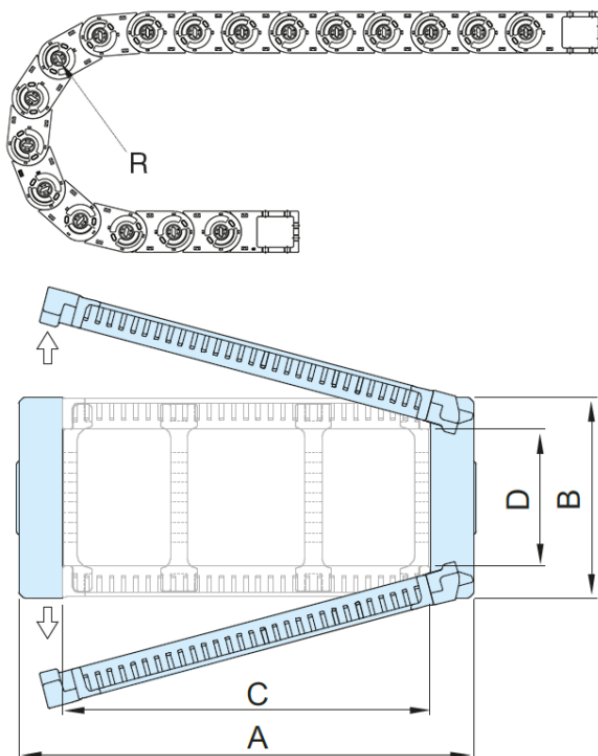

# Data Sheet

Article number: 18ST044N200R090

Description: ST Shift cable chain, ST044N.200 Radius 90- Hoved nr. (1LK)  
Type ST044N.200.R90

## Measures

A = 221

B = 38

C = 200

D = 26

I = 44

R = 090